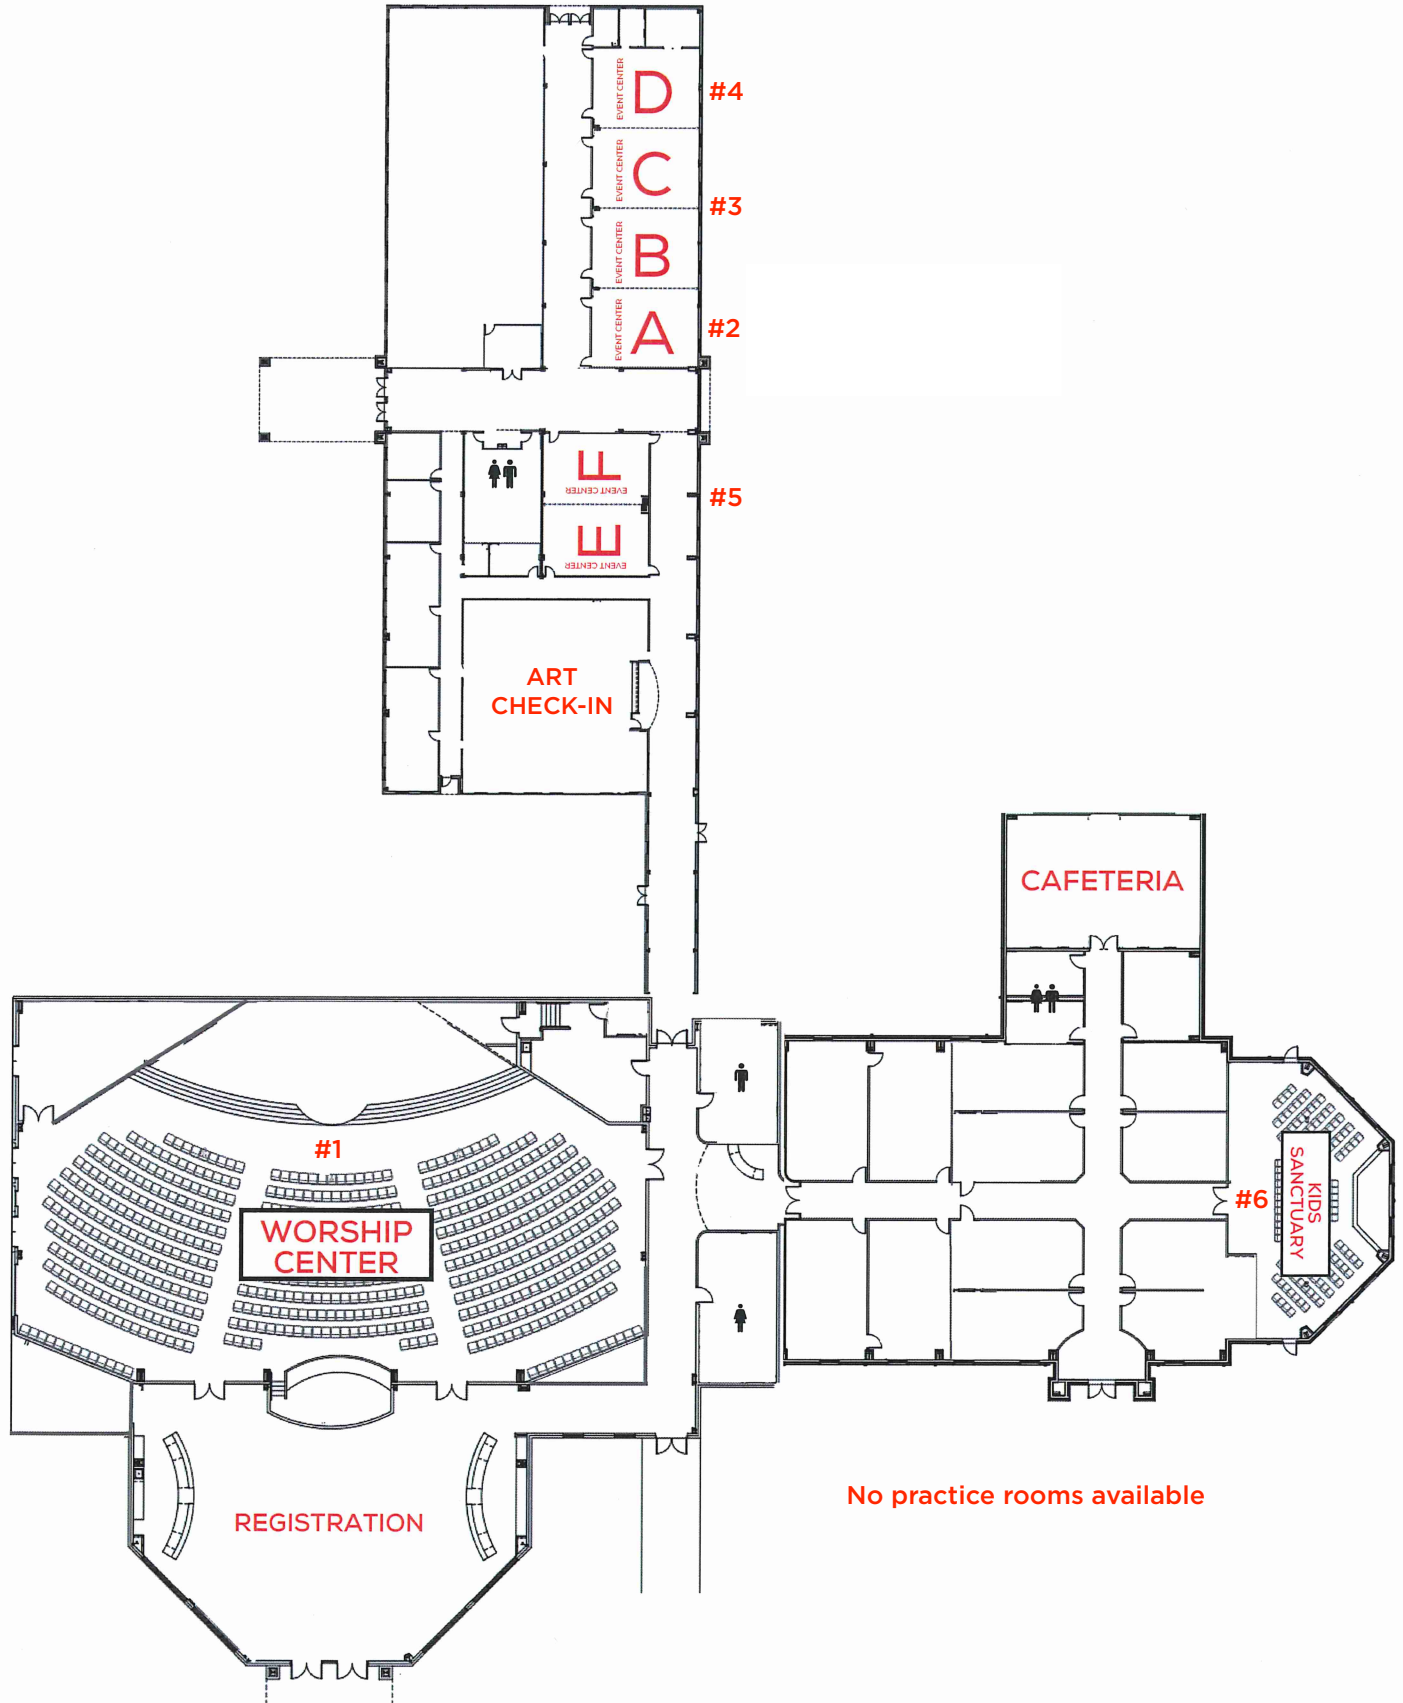

MERCY GATE CHURCH
9627 Eagle Dr., Mont Belvieu, TX 77523

No food or drinks in the Worship Center